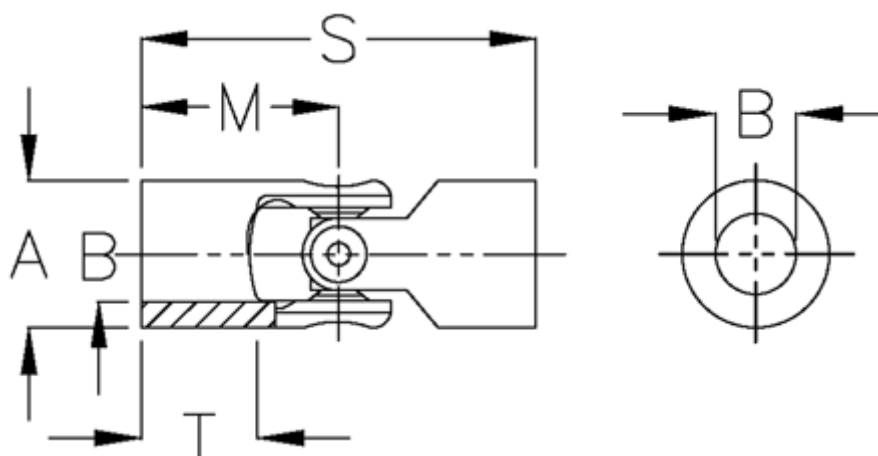

Article number: 07632410

Description: Single cross joint w/needle bearing  
Short version, 0.632.410

## Measures

A	= 32
B H7	= 16
M	= 34.0
MD max N m	= 40
s	= 68
T	= 18